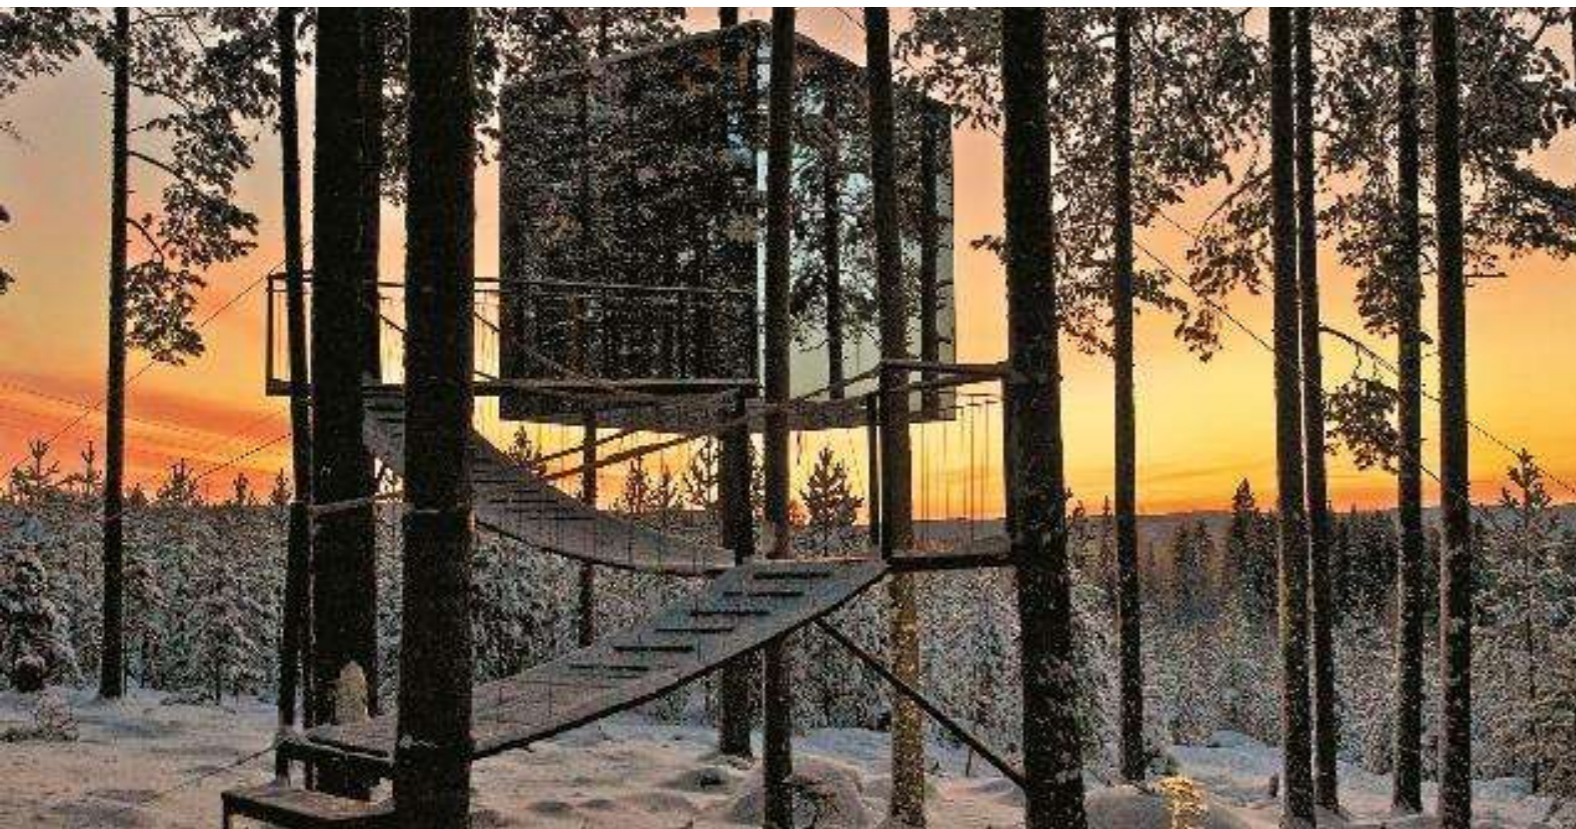

ACCESSIBLE

DARK SKIES

NATIONAL VISITOR TRENDS

RURAL PRODUCT TRENDS

PODS IN TREES AND ON THE GROUND

CONVERSION

LARGER SUSTAINABLE UNITS

CONTEMPORARY BUNKHOUSE

AMONGST THE TREES

MODERN LODGES

MODERN LODGES

GLAMPING PODS

GLAMPING PODS

CONTEMPORARY CABINS

CONTEMPORARY CABINS

WOW

LINKED CABINS

DECONSTRUCTED - SOHO FARMHOUSE

DECONSTRUCTED - THE TAWNY HOTEL

DECONSTRUCTED - THE FISH HOTEL

SATELLITE ROOMS – ANOTHER PLACE

DECONSTRUCTED – THE TREEHOTEL, SWEDEN

UNIQUE LANDMARK ATTRACTIONS

HISTORIC BUILDING CONVERSION