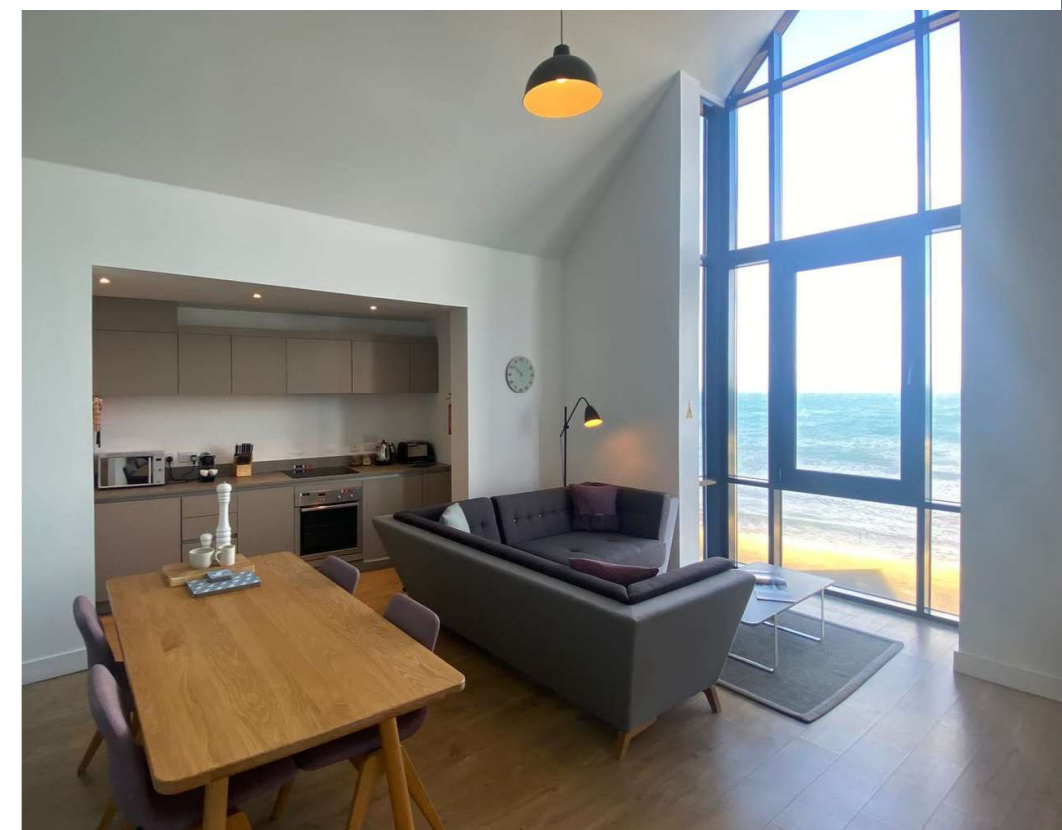

MODERN SUSTAINABLE CABINS

SUSTAINABLE LODGE PARKS

MOTORHOME AIRES

KOTO CABINS

DESIGN LED - KOTO CABINS

KOTO SAUNA

DESIGN LED - OOD MIRROR HOUSE

OOD MIRROR HOUSE – SAUNA AND INTERIOR